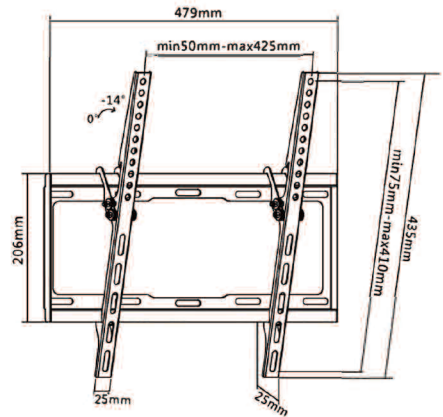

Tilt Wall Mount with Open Wall Plate

SB-3255WMT
FOR 32" TO 55" DISPLAYS

STARBURST TECHNOLOGIES: Empowering Communication Networks since 1986

Starburst Technologies (STARBURST) TV-DISPLAY Wall Mounts offer an unbeatable combination of quality and cost effective price point. Each mount has been designed to work not only in the home, but also in the more demanding Commercial-Hospitality environment. All STARBURST mounts adhere to both ETL and UL specifications.

The **SB-3255WMT** is a tilt wall mount, designed to make the maximum use of a minimum of space. It can position the display as close as 1" to the wall which is ideal for low-profile applications.

SB-3255WMT

HOSPITALITY SILVER SERIES

Specifications

Screen Size	Weight Capacity	VESA
32"-55"	35kg/77lbs	200x200 300x300 400x200 400x400
Profile to Wall	Tilt Range	Bubble Level
25mm/0.98"	0° - -14°	No
Spring Lock	Curved TV	Strength Tested
No	Yes	Four Times